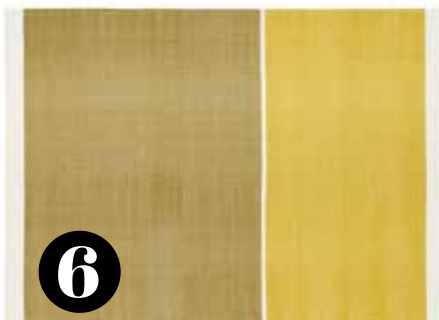

There's even a decorative bunny in moulded resin and gloss lacquer to shine upon this glowing tribute to all stylish things spring.

5

3

4

6

7

1. Ligne Roset Ruche Settee

RRP: from \$8425
DOMO www.domo.com.au