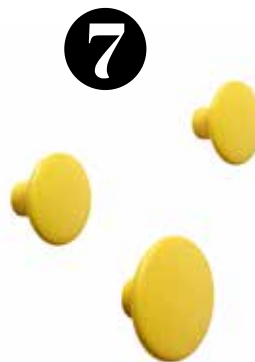

There's even a decorative bunny in moulded resin and gloss lacquer to shine upon this glowing tribute to all stylish things spring.

5

3

4

6

7

1. Ligne Roset Ruche Settee

RRP: from \$8425
DOMO www.domo.com.au

2. Ligne Roset Pan Pan Decorative Rabbit

Designed by: B. Kuehne-Thompson.
RRP: \$95
DOMO domo.com.au

3. LZP Spiro Suspension Light

RRP: from \$4408
KE-ZU 1300 724 174
kezu.com.au

4. Herman Miller Brabo Lounge Chair